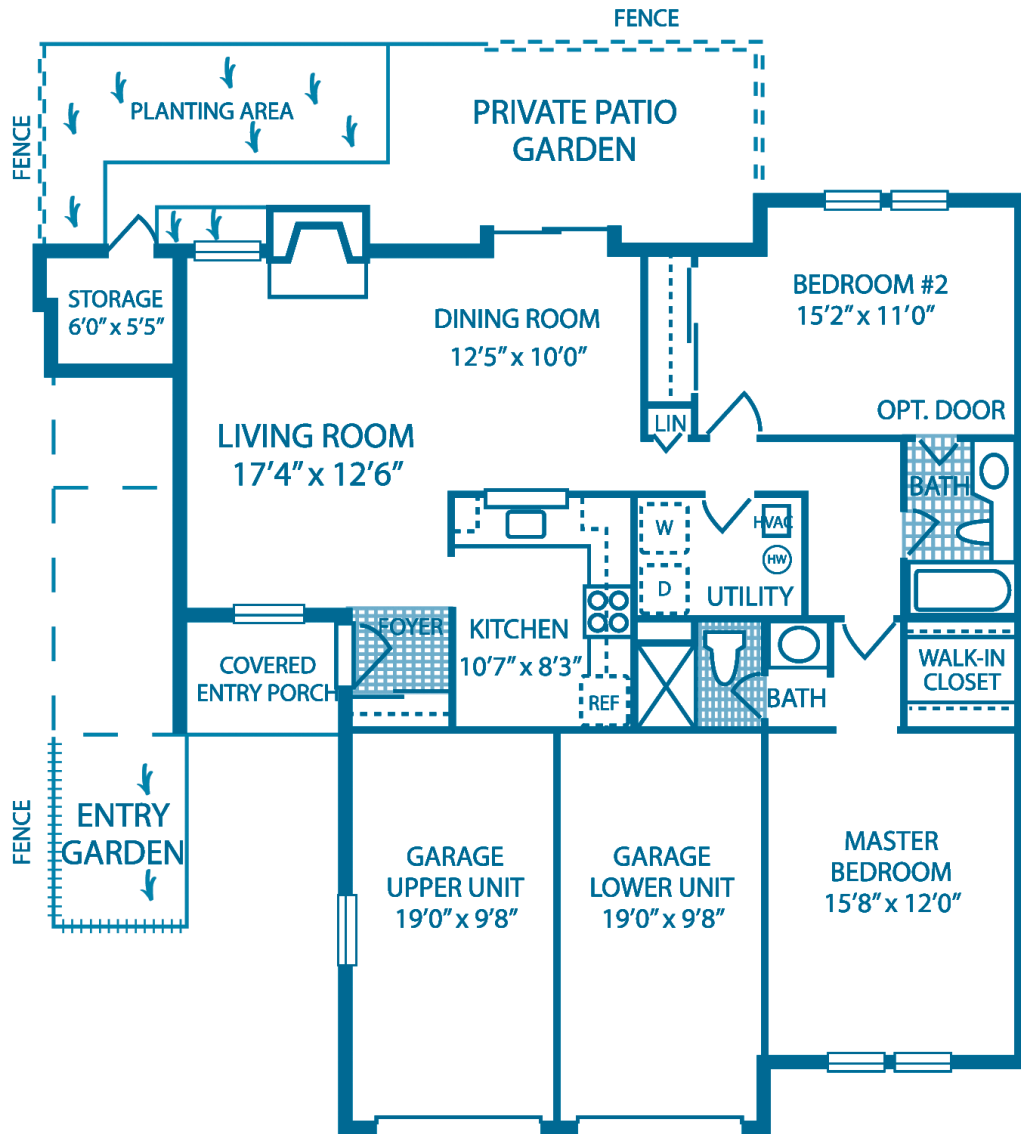

Rose Hollow

The Newport

TOLL APARTMENT GROUP
RENTAL APARTMENTS & TOWNHOMES

www.tollapartments.com

2 Bedroom
2 Bath
sq ft: 1,114