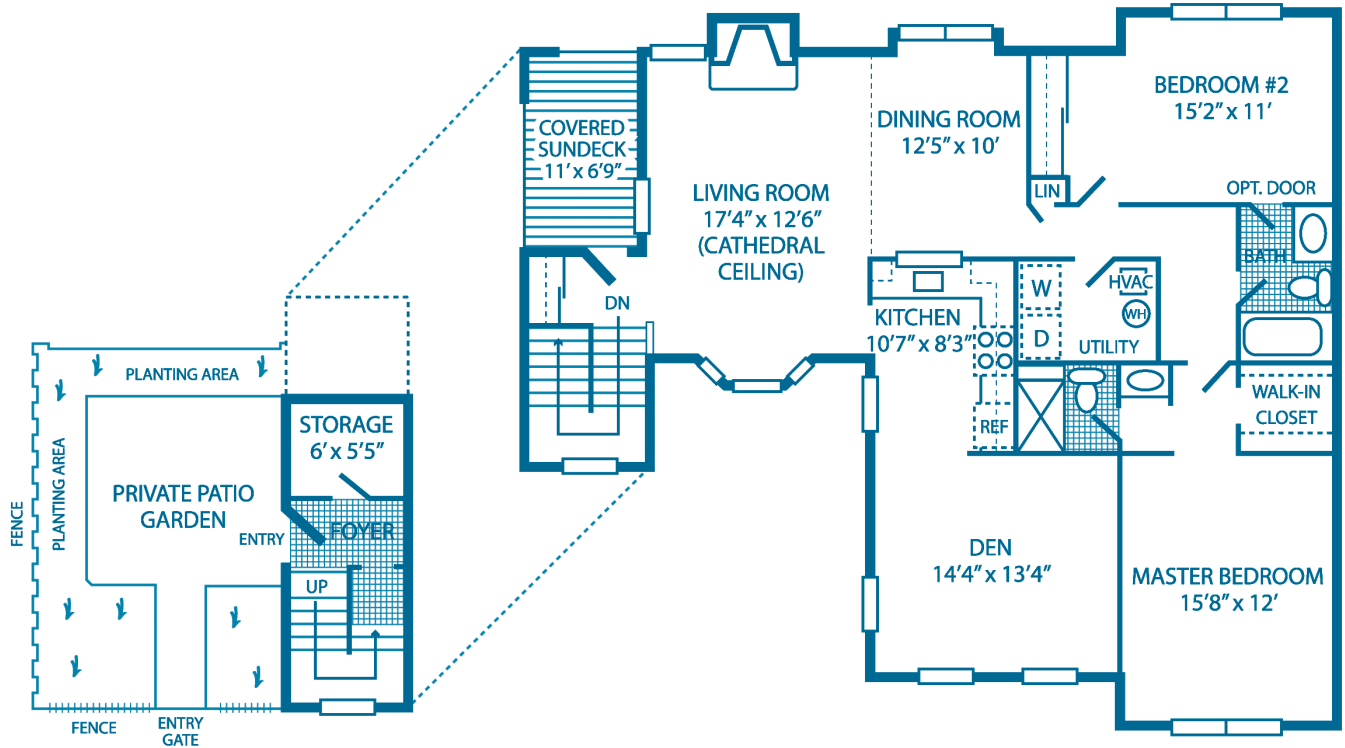

Rose Hollow

The Tanglewood

TOLL APARTMENT GROUP
RENTAL APARTMENTS & TOWNHOMES

www.tollapartments.com

2 Bedroom + Den
2 Bath
sq ft: 1,428