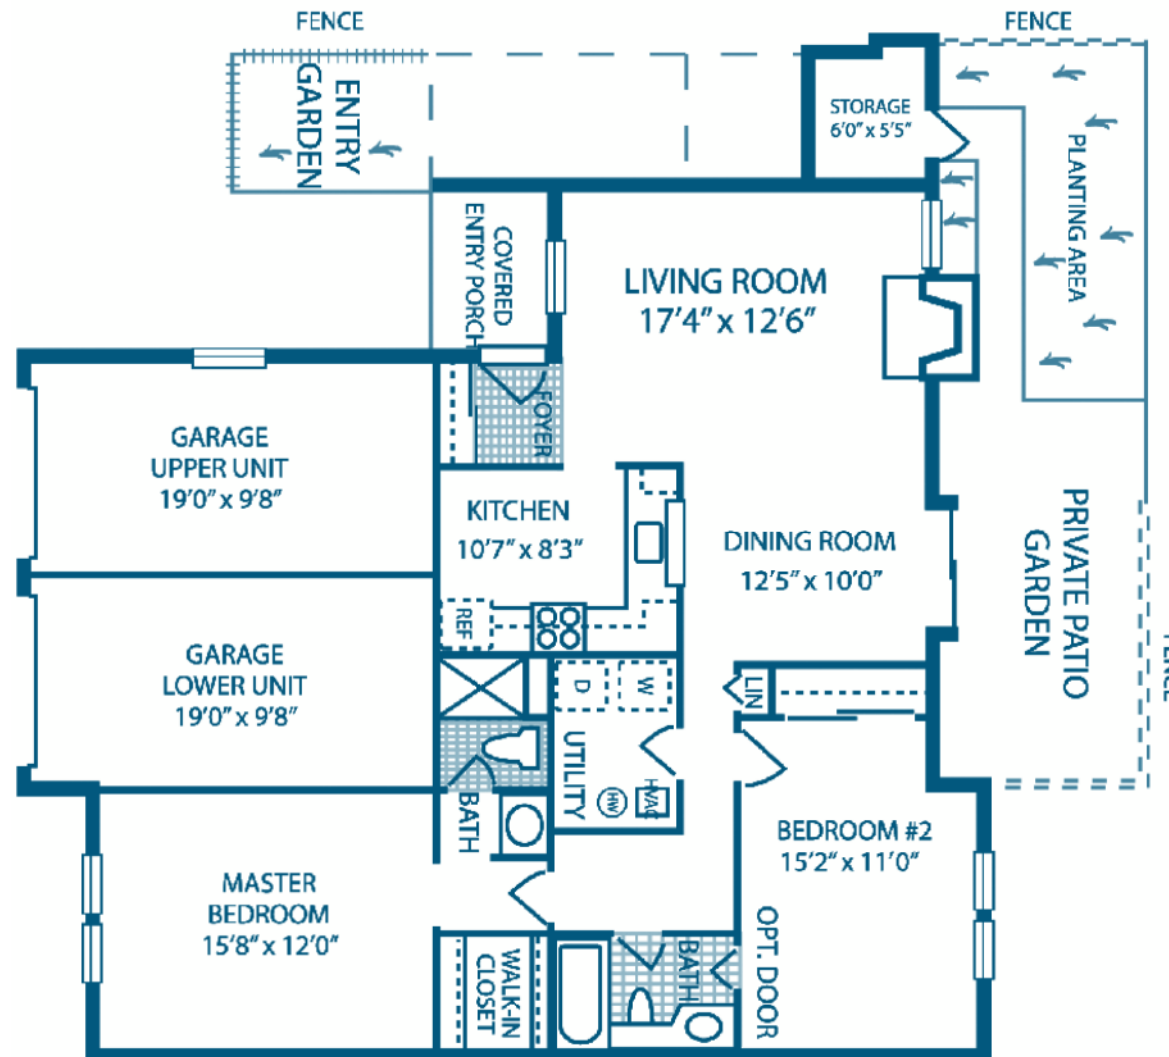

The Newport

rosehollow@betinvestments.com

P: 215 669 3871

investments
Building Better Lifestyles

2 Bedroom / 2 Bath (1,114 SF)

rosehollowrentals.com

Cardinal, Heacock & Stony Hill Rd
Yardley PA 19067