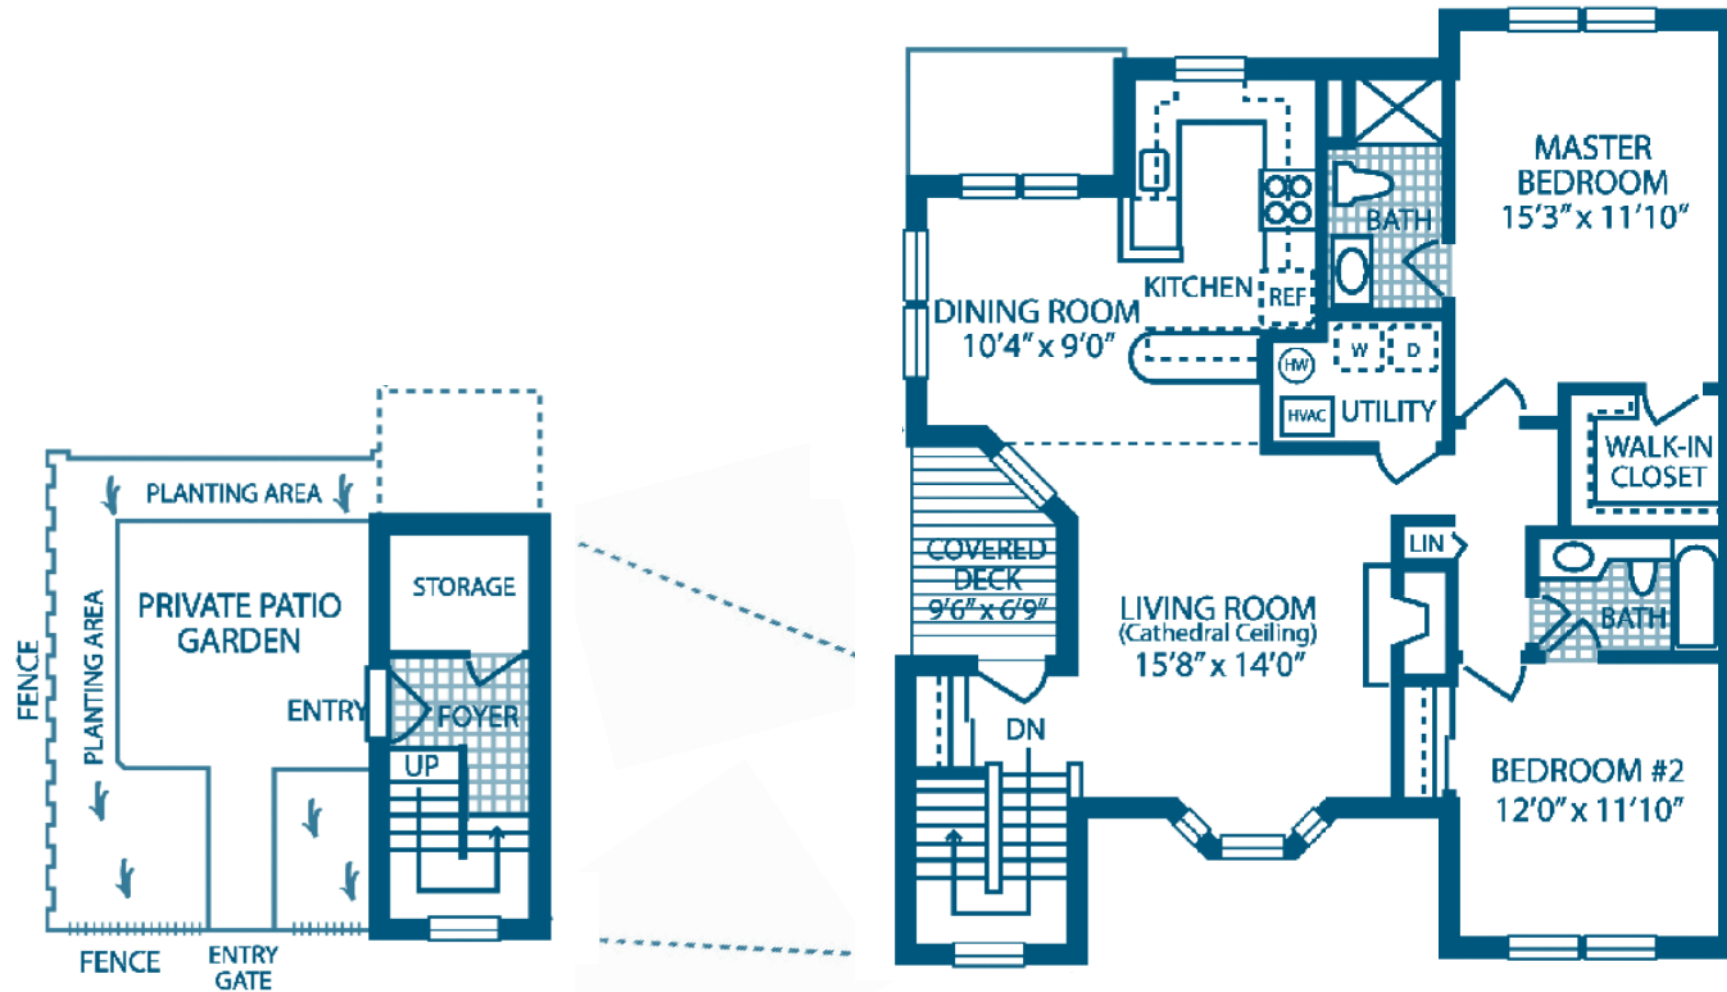

The Portsmouth

rosehollow@betinvestments.com
P: 215 669 3871

investments
Building Better Lifestyles

2 Bedroom / 2 Bath (1,217 SF)

rosehollowrentals.com

Cardinal, Heacock & Stony Hill Rd
Yardley PA 19067