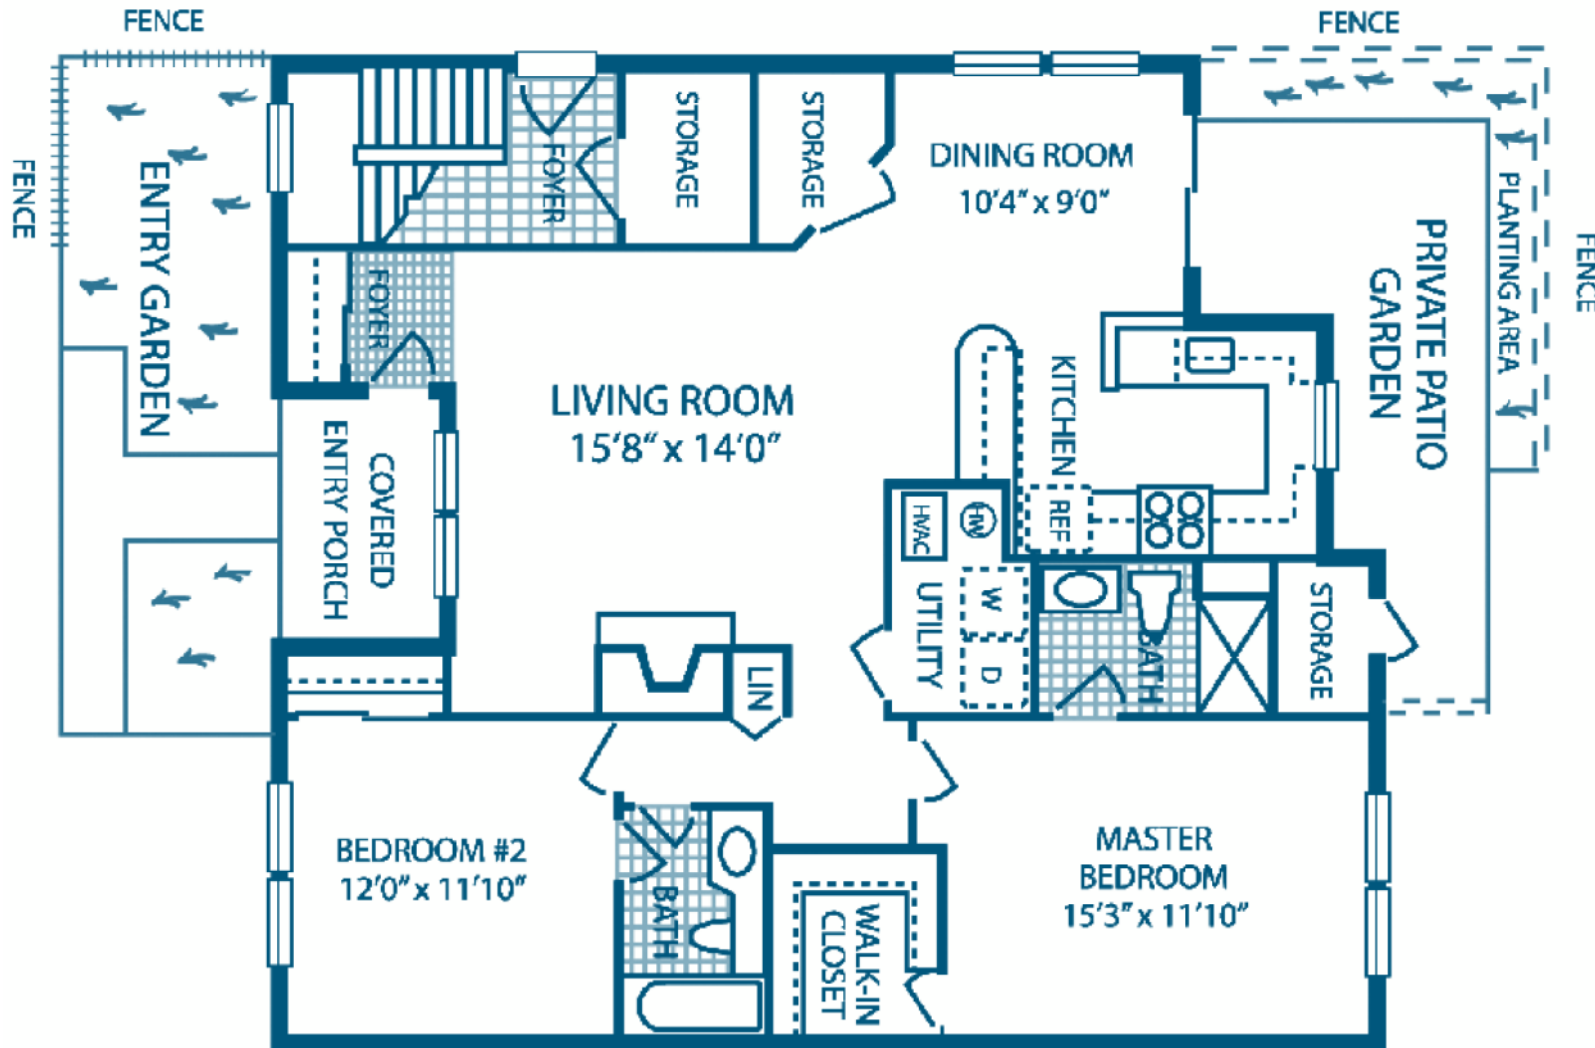

## 2 Bedroom / 2 Bath (1,080 SF)

[rosehollowrentals.com](http://rosehollowrentals.com)

Cardinal, Heacock & Stony Hill Rd  
Yardley PA 19067