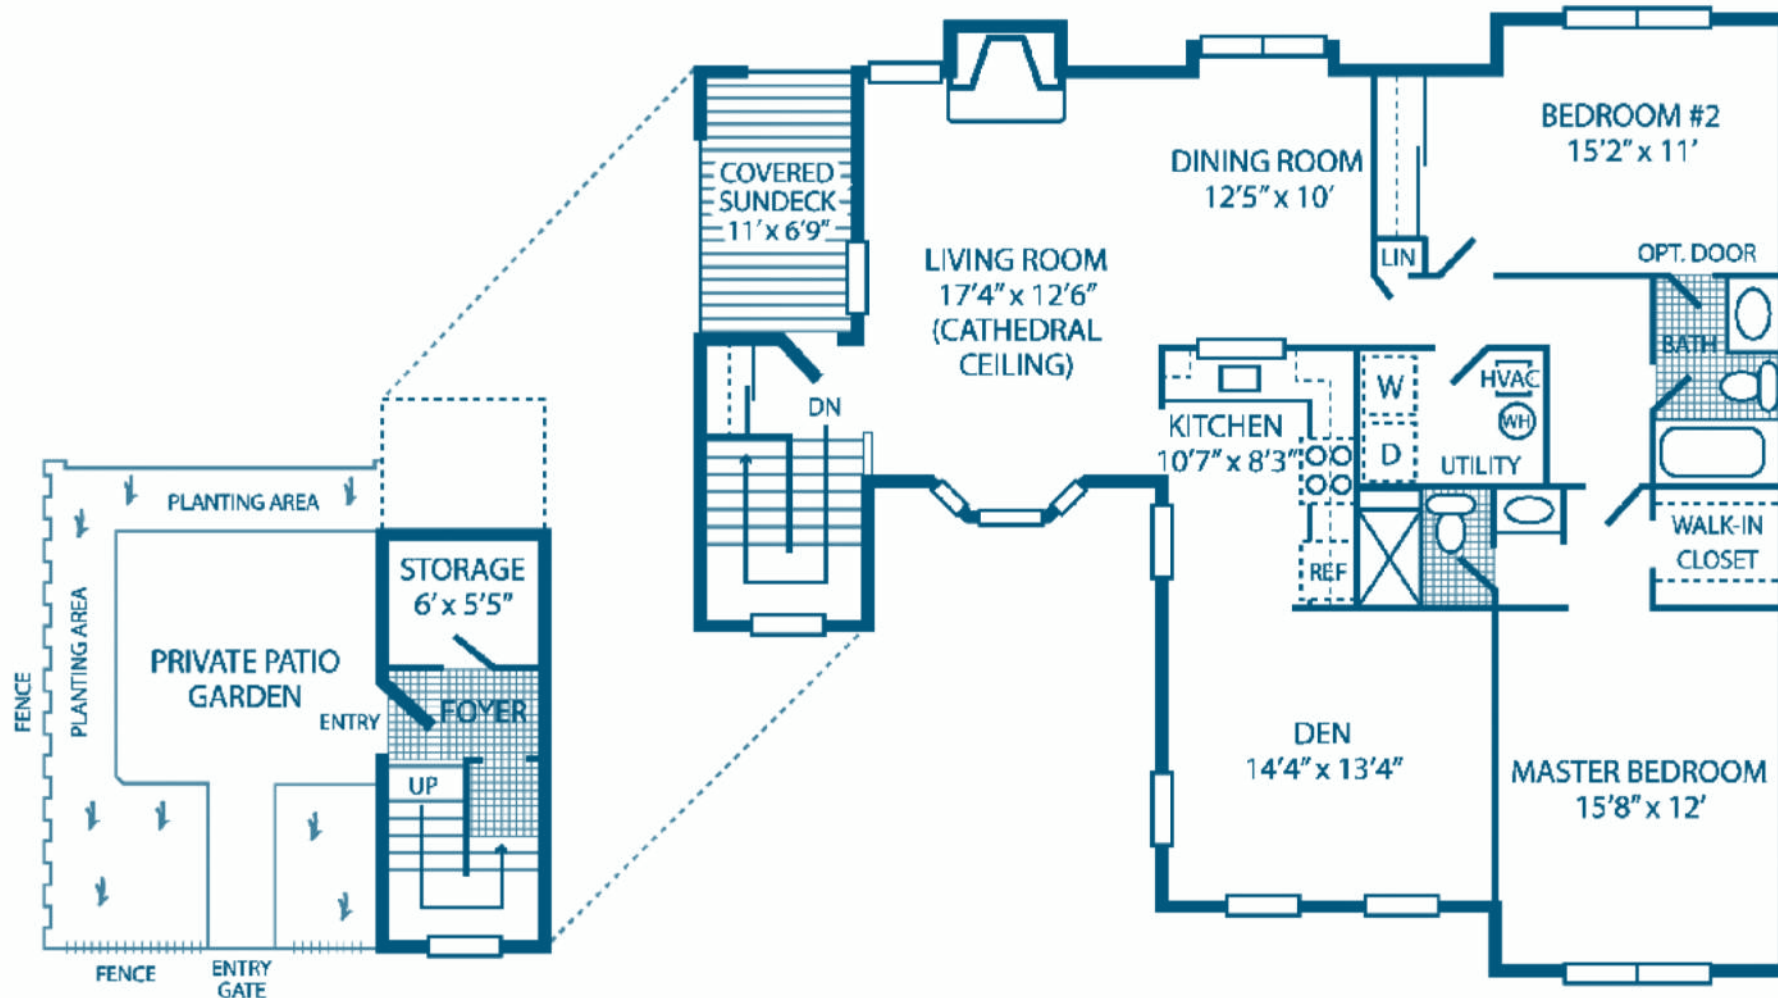

## 2 Bedroom with Den / 2 Bath (1,428 SF)

rosehollowrentals.com

Cardinal, Heacock & Stony Hill Rd  
Yardley PA 19067